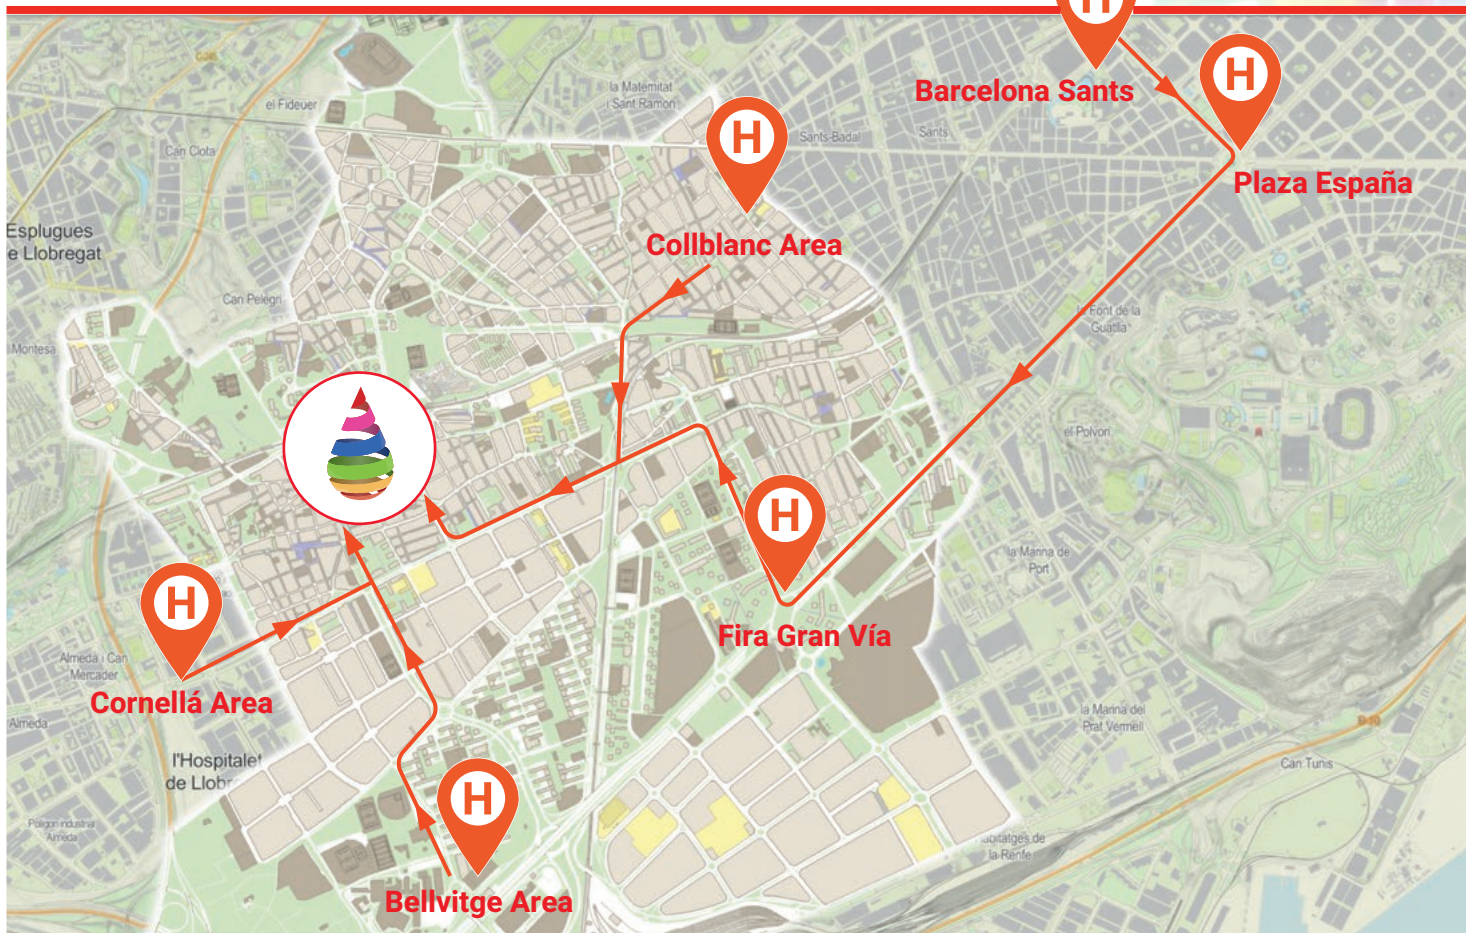

Paint & Coatings

Hotels

Collblanc Area

Car/taxi - 8 Minutes
Metro - 16 Minutes
Walking - 30 Minutes

Hotel Orangine
Arya Stadium Hotel
Hotel Madanis
Hotel Madanis Liceo
Ilunion Les Corts Spa

Fira Gran Vía

Car/taxi - 10 Minutes
Metro - 20 Minutes
Walking - 35 Minutes

Renaissance Barcelona Fira
Hampton by Hilton Fira Gran Vía
Hotel Porta Fira
Eurohotel Barcelona Granvia Fira
Alexandre Fira Congress
Travelodge Barcelona Fira
EasyHotel Barcelona Fira
Hotel SB Plaza Europa
AC Hotel Som by Marriot
Leonardo Royal Hotel

Plaza España

Car/taxi - 16 Minutes
Metro - 15 Minutes
Walking - 60 Minutes

Barcelona Gran Vía Plaza
Catalonia Barcelona Plaza
Occidental Barcelona 1929
Pestana Arena Barcelona
Intercontinental Barcelona
Ofelias Hotel
Onix Fira
Hotel Vilamari
B Hotel
Hotel Lugano Barcelona

Barcelo Sants
Nobu Hotel Barcelona
Expo Hotel Barcelona
AC Hotel Sants by Marriot
Via Sants Hotel Barcelona
H10 Itaca
Hotel Abbot
Abba Sants

Bellvitge Area

Car/taxi - 10 Minutes
Metro - 15 Minutes
Walking - 30 Minutes