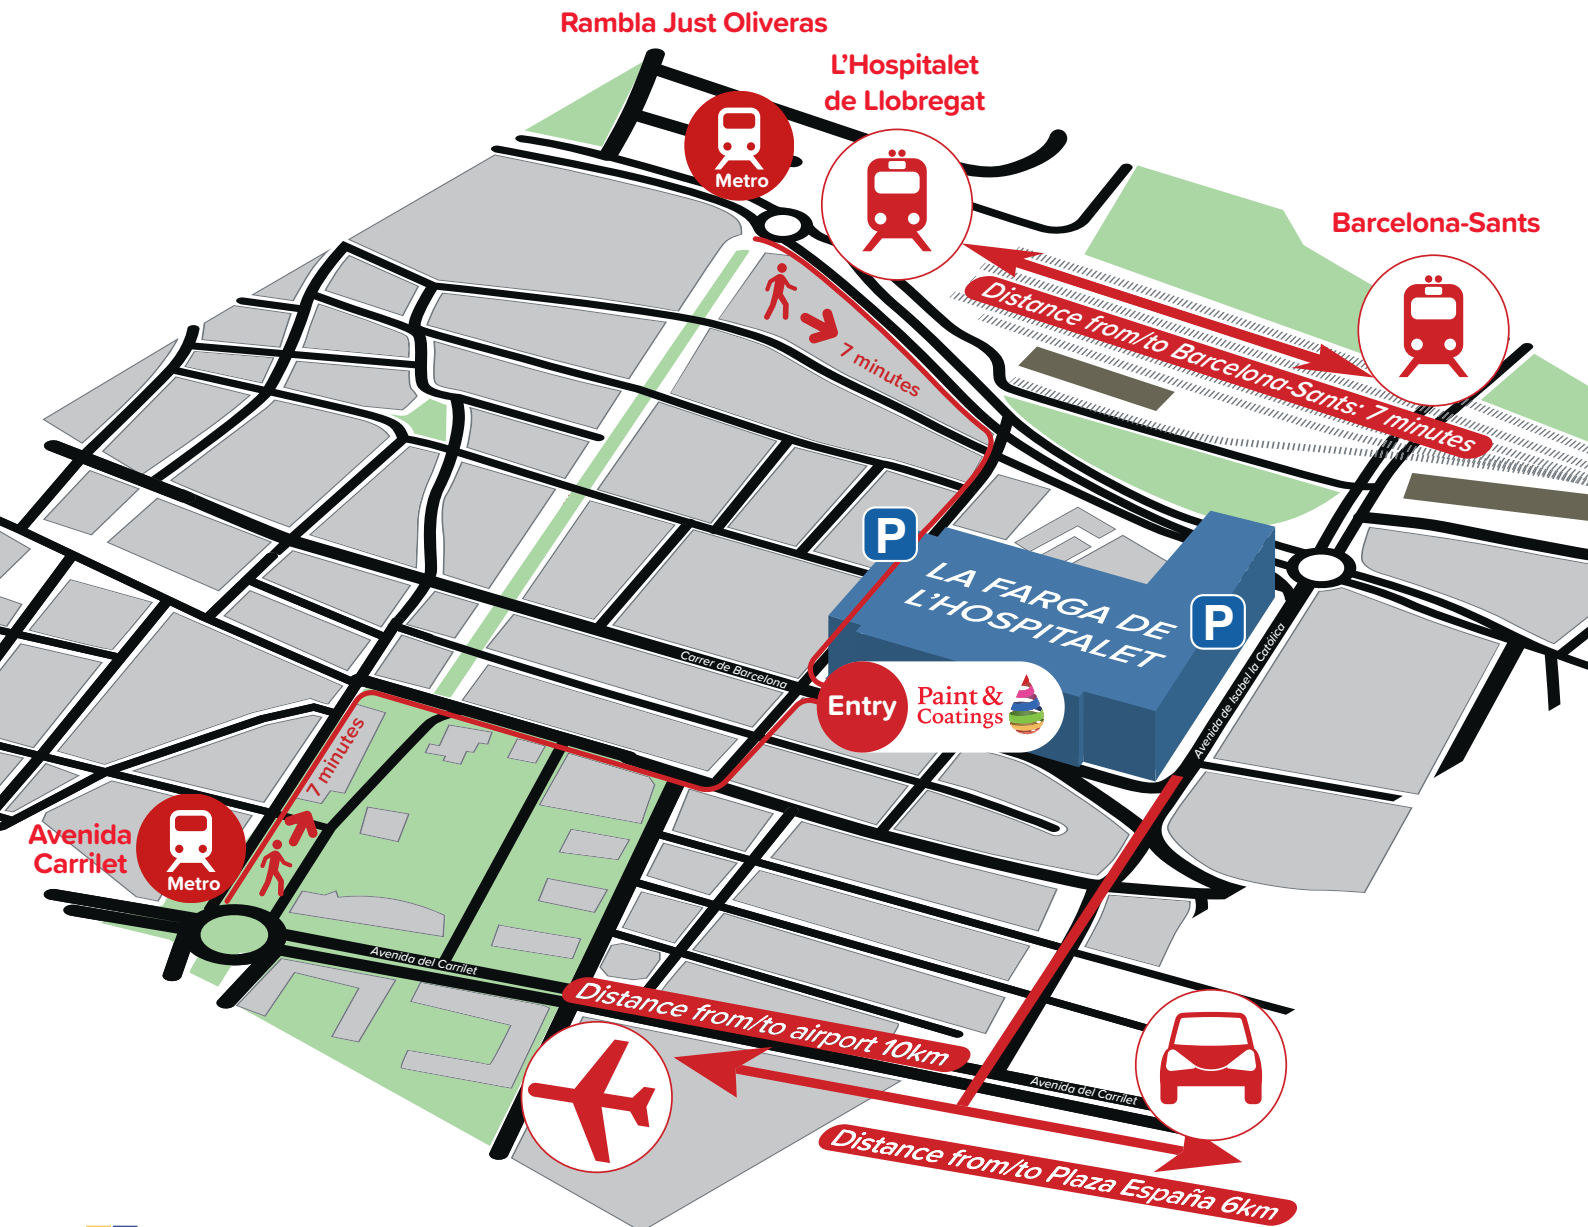

Paint & Coatings

Access Plan

Venue Address

Recinto Ferial La Farga

Carrer de Barcelona, 2

L'Hospitalet de Llobregat

08901 Barcelona

Opening Hours

20 November 2024 09.00 – 18.00

21 November 2024 09.00 – 17.30

Venue

La Farga, carrer de Barcelona 2,
L'Hospitalet de Llobregat

Organisers

Step Exhibitions

E: paintandcoatings@step-exhibitions.com

M: +34 689 063 340